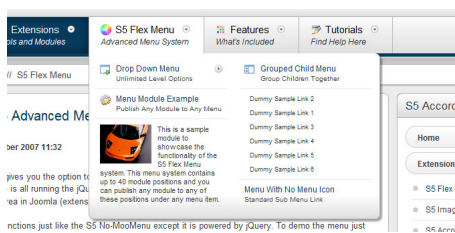

S5 Flex Menu - Advanced Menu System

Written by Administrator

Wednesday, 05 December 2007 11:32 - Last Updated Monday, 13 June 2011 14:28

The S5 Flex Menu system is a very powerful plugin that provides functionality far beyond what the standard Joomla menu system can provide. This plugin is intended to be as an extension of the existing menu system in Joomla to add many new features! Please see the full list of features below.

This menu system works off of the core Joomla mootools script so no extra javascript library is needed and keep download sizes to a minimum. Also, if you do not want to use this menu you can simply turn it off from the template configuration page.

Take your website to the next design level by using the robust and feature rich S5 Flex Menu System. Organize your links with ease and show content in places you never could before!

Menu Features:

- Multiple javascript effects with core mootools
- Multiple columns for menu items or modules
- Modules load directly into the menu
- Group sub menu items into the same column or fly out
- Optional sub texts for each menu item
- Optional menu icon images for each menu item
- And much more!

Menu Screenshot:

I like what I see! I want to [JOIN TODAY](#) .