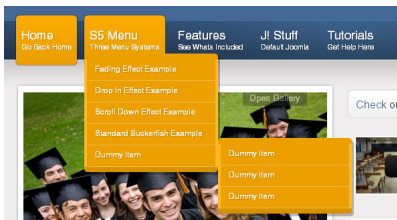

## S5 Menu With Multiple Effects

Written by Administrator

Wednesday, 05 December 2007 11:32 - Last Updated Thursday, 15 July 2010 19:45

---

The S5 Menu system gives you the option to choose between the jQuery or the S5 Effects scripts to power your site menus. The demo here is all running the jQuery menu system. You can easily switch to the S5 Effects library via your template parameters area in Joomla (extensions > template manager > select the template and click edit)

### Menu screenshot:

### 4 Options:

- Drop In Effect ( [click here for an example](#) )
- Fade In Effect ( [click here for an example](#) )
- Scroll In Effect ( [click here for an example](#) )
- Standard Suckerfish Effect ( [click here for an example](#) )

## S5 Menu With Multiple Effects

Written by Administrator

Wednesday, 05 December 2007 11:32 - Last Updated Thursday, 15 July 2010 19:45

---

I like what I see! I want to [JOIN TODAY](#) .