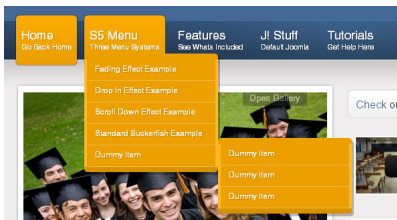

S5 Menu With Multiple Effects

Written by Administrator

Wednesday, 05 December 2007 11:32 - Last Updated Thursday, 15 July 2010 19:45

The S5 Menu system gives you the option to choose between the jQuery or the S5 Effects scripts to power your site menus. The demo here is all running the jQuery menu system. You can easily switch to the S5 Effects library via your template parameters area in Joomla (extensions > template manager > select the template and click edit)

The S5 jQuery menu functions just like the S5 No-MooMenu except it is powered by jQuery. To demo the menu just mouse over the top menu and you will notice the menu smoothly expand and fade in.

Menu screenshot:

4 Options:

- Drop In Effect ([click here for an example](#))
- Fade In Effect ([click here for an example](#))
- Scroll In Effect ([click here for an example](#))
- Standard Suckerfish Effect ([click here for an example](#))

S5 Menu With Multiple Effects

Written by Administrator

Wednesday, 05 December 2007 11:32 - Last Updated Thursday, 15 July 2010 19:45

I like what I see! I want to [JOIN TODAY](#) .